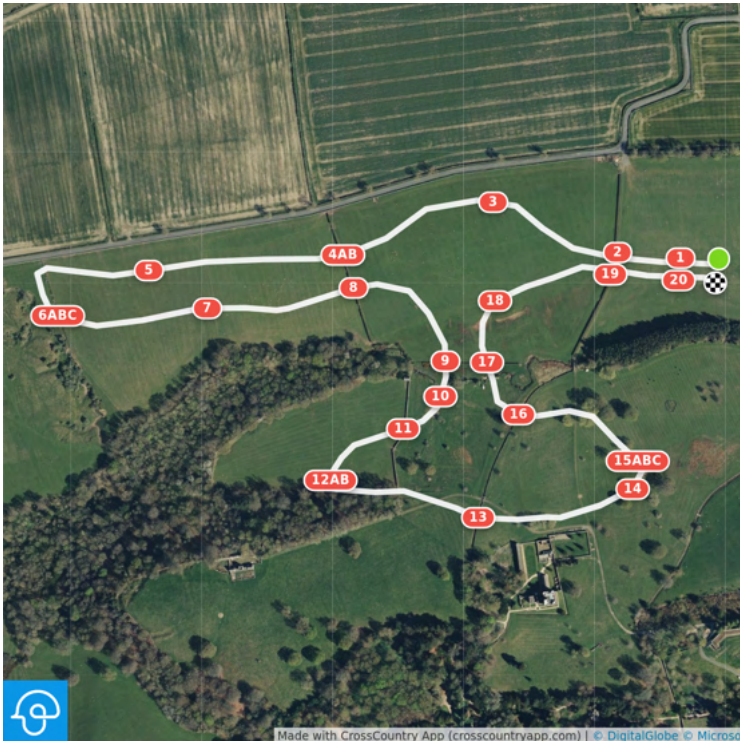

Belsay International CCI1*

Start Box: Equine Products

1. Finest Properties First Fence
2. Happy Equine Hedge & Rails
3. JR Holland Fruit Box
4. 4AB. Project Pony Hedge & Brush Skinny
5. Carrs Billington Stick pile
6. 6ABC. Eco Voltz Rail Ditch Rail
7. Living North Cordwood Stack
8. Bariton Horseboxes Hedge
9. Little Whittington Boat House

Cussins Crossing

10. Saracens Splash
11. Alnthumbria Stallion Park Wall
3. 12AB. Houghton Country Stallion Park Step Up Combo
13. Galbraith Hanging Log Trakehner
14. Barbour Wax Tins
6. 15ABC. Barbour Rails to Water
16. Equestrian Rose Rustic Roll Top

Shaw & Co Crossing

17. Mowden Hall Hedge
18. Jack Thomas Watson Horse Sales Brush Nest
19. GG Gear Final Hedge
20. Acomb Farm Shop Brush Roll Home