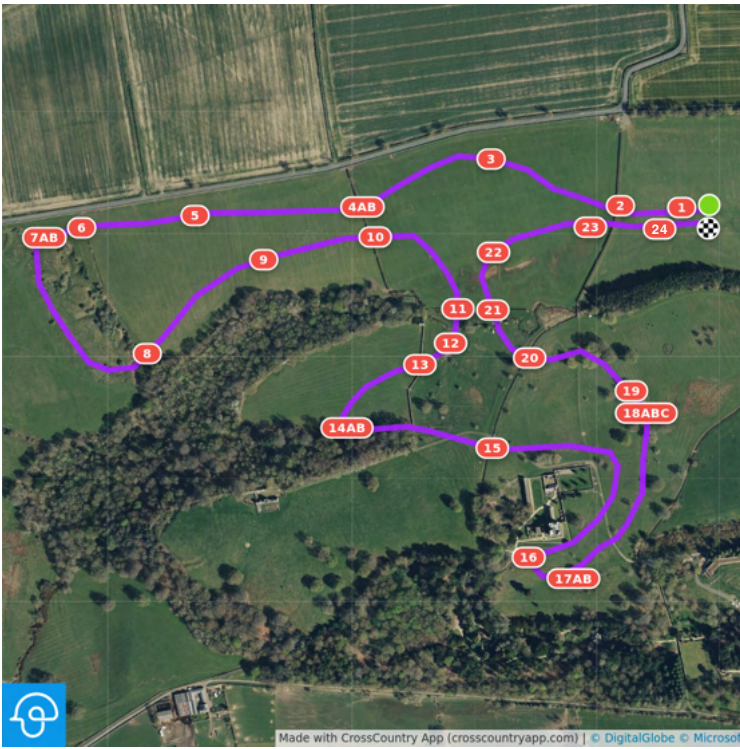

Belsay International CCI2*-L & CCI2*J-L

1. Start Box: Equine Products
1. Charles Nicholson Wealth Management First Fence
  2. Encon Technical Solutions and NIS Group Ltd Hedge
  3. JR Holland castle
  4. 4AB. Project Pony Parallel Hedge to Skinny Brush Log
  5. Carrs Billington Stick Pile
  6. Eco Voltz Trakehner
  7. 7AB. InXpress Tyne & Wear Drop to Skinny Brush
  8. Northallerton Shooting Ground Curved Open Ditch Brush
  9. A.W Jenkinson Cordwood Stack
  10. Bariton Horseboxes Hedge
  11. Voltaire Boat House
  12. **Cussins Homes Crossing**
  12. Saracens Water Brush
  13. Apartment Group Stallion Wall
  15. 14AB. Houghton Country Stallion Park Step Up
  15. Galbraith Footbridge
  16. Northumberland Challenge Rustic Table
  18. 17AB. Project Pony Castle Brushes
  19. 18ABC. Barbour Water Brush Log Combination
  19. Brewin Triple Brush
  20. Ryecroft Glenton Triple Rail
  22. **Shaw & Co Crossing**
  21. Evelyn Partners Hedge
  22. Lycetts Brush Corner
  23. Alnthumbria Final Hedge
  24. Millers Auctioneers Brush Roll Home