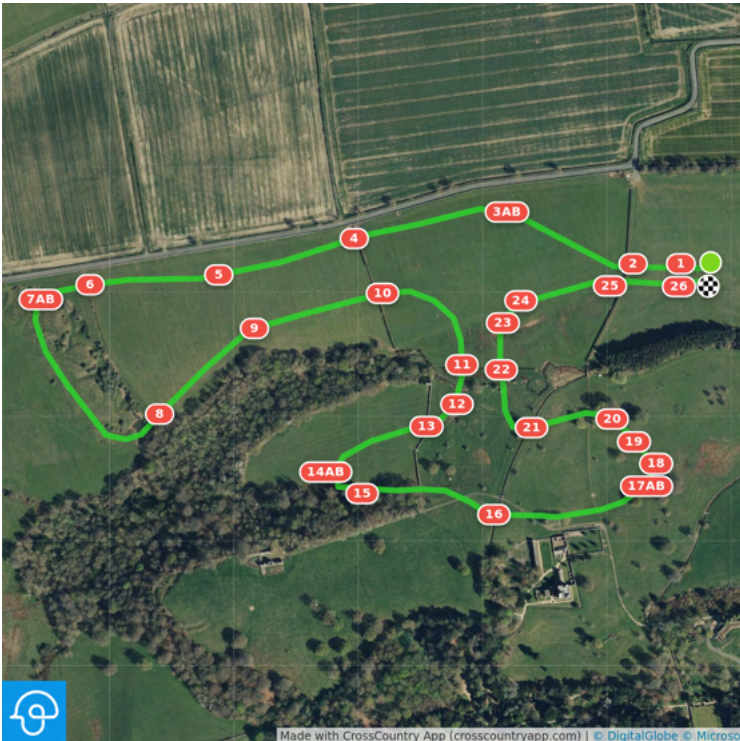

Belsay International Intermediate

Start Box: Equine Products

1. Charles Nicholson Wealth Management First Fence
2. Encon Technical Solutions and NIS Group Ltd Hedge
3. JR Holland Hill Top Combination
4. Project Pony Hedge
5. Carrs Billington Hay Cart
6. Eco Voltz Trakehner
7. 7AB. InXpress Tyne & Wear Drop Down to Skinny Brush
8. Northallerton Shooting Ground Curved Brush
9. A.W Jenkinson Cordwood Stack
10. Bariton Horseboxes hedge
11. Voltaire Boat House

Cussins Crossing

12. Saracens Splash Hanging Brush
13. Apartment Group Stallion Park Wall
3. 14AB. Houghton Country Stallion Park Step Up Combo
15. to Triple Bar
16. Galbraith Footbridge
6. 17AB. Barbour Water Double Hanging Rails to
18. Barbour Water Triple Brush to
19. Barbour Brush Nest
20. Brewin Castle
21. Ryecroft Glenton Triple Bar

Shaw & Co Crossing

22. Evelyn Partners Hedge
23. Lycetts Tournament Tent to
24. Tournament Tent
25. Alnthumbria Vets Final Hedge
26. Millers Auctioneer's Final Brush Roll Home