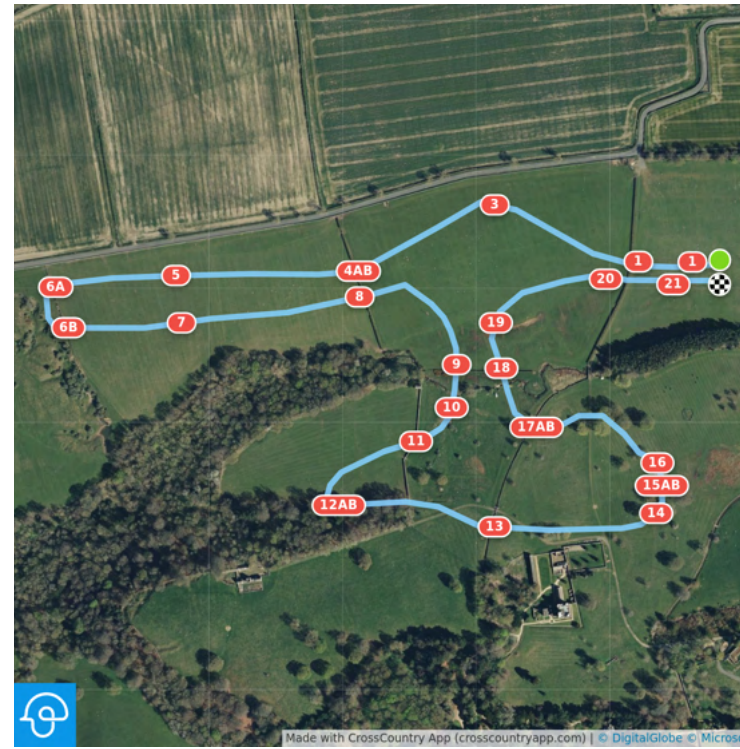

Craft Tent

Anne Johnston Gill Fine Art
 Hamish Candles
 Little Boe
 Tilly's Barn
 Todburn Soaps

Belsay International CCI2*-L & CCI2*J-L

- Start Box: Equine Products
1. Charles Nicholson Wealth Management First Fence
 2. Encon Technical Solutions and NIS Group Ltd Hedge
 3. JR Holland castle
 - 4AB. Project Pony Parallel Hedge to Skinny Brush Log
 5. Carrs Billington Stick Pile
 6. Eco Voltz Trakehner
 - 7AB. InXpress Tyne & Wear Drop to Skinny Brush
 8. Northallerton Shooting Ground Curved Open Ditch Brush
 9. A.W Jenkinson Cordwood Stack
 10. Bariton Horseboxes Hedge
 11. Voltaire Boat House
 - Cussins Homes Crossing**
 12. Saracens Water Brush
 13. Apartment Group Stallion Wall
 - 14AB. Houghton Country Stallion Park Step Up
 15. Galbraith Footbridge
 16. Northumberland Challenge Rustic Table
 - 17AB. Project Pony Castle Brushes
 - 18ABC. Barbour Water Brush Log Combination
 19. Brewin Triple Brush
 20. Ryecroft Glenton Triple Rail
 - Shaw & Co Crossing**
 21. Evelyn Partners Hedge
 22. Lycetts Brush Corner
 23. Alnthumbria Final Hedge
 24. Millers Auctioneers Brush Roll Home