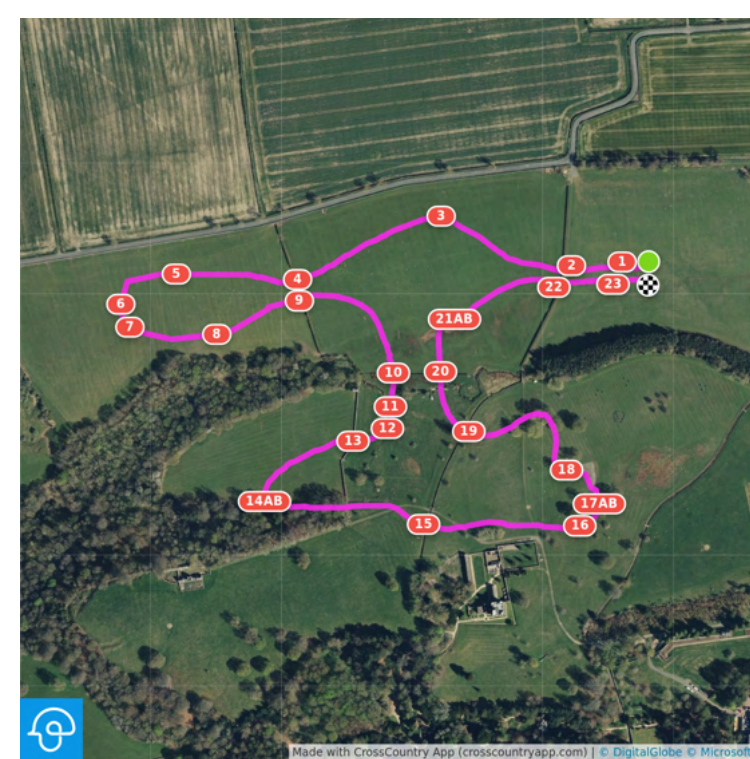

Shaw & Co Crossing

17. Mowden Hall Hedge
2. 18AB. Jack Thomas Watson Horse Sales Corner Combination
19. GG Gear Final Hedge
20. Acomb farm Shop Brush Roll Home