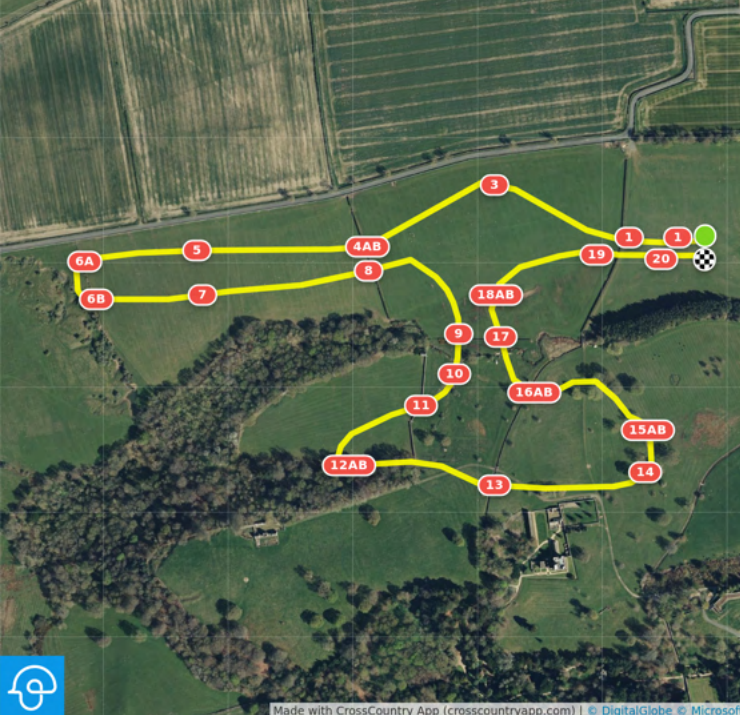

Belsay International Novice

Start Box: Equine Products

1. Charles Nicholson Wealth Management First Fence
2. Encon Technical Solutions and NIS Group Ltd Hedge
3. John Holland Veg Market Castle
4. 4AB. Project Pony Hedge & Shoulder Brush
5. Carrs Billington Stick pile
6. 6AB. Eco Voltz Trakehners
7. A.W Jenkinson Cordwood Stack
8. Bariton Horseboxes Hedge
9. Voltaire Boat House

Cussins Homes Crossing

10. Saracens Splash Hanging Brush
11. Apartment group Stallion Park Wall
3. 12AB. Houghton Country Stallion Park Step Up Combo
13. Galbraith Footbridge
14. Brewin Brush Roll
6. 15AB. Barbour Water
7. 16AB. Ryecroft Glenton Rustic Roll Top to Cannon Brush

Shaw & Co Crossing

17. Evelyn Partners Hedge
2. 18AB. Lycetts Corner to Nest Combination
19. Alnthumbria Final hedge
20. Millers Auctioneers Brush Roll Home