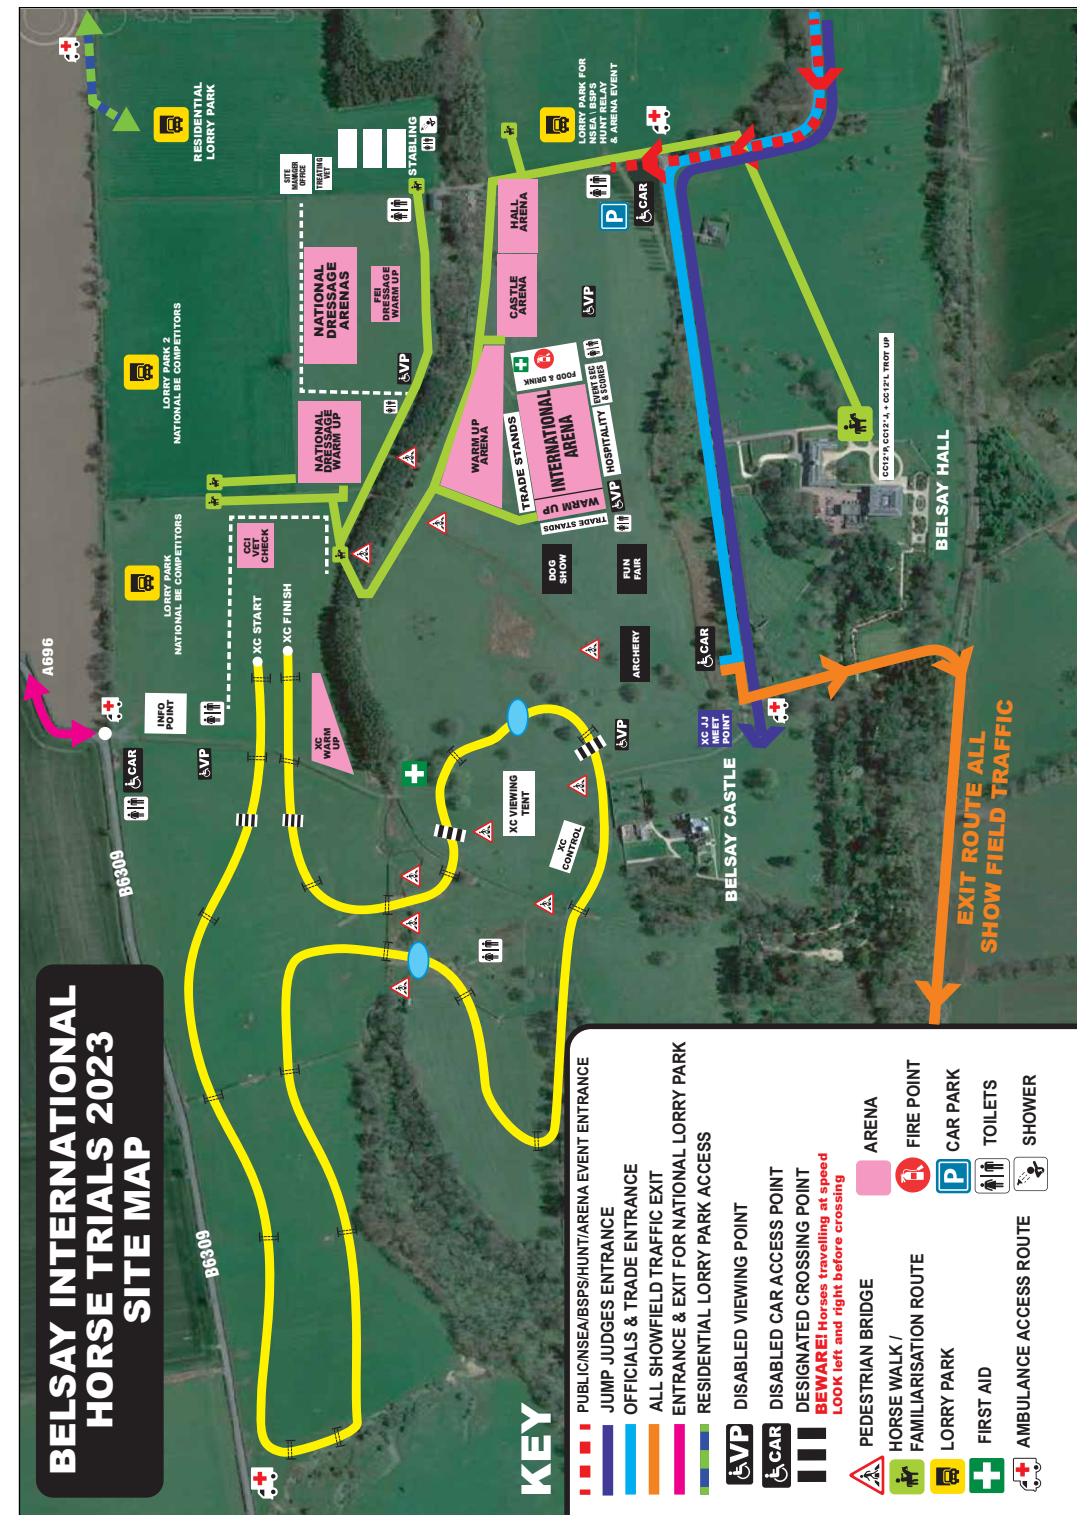

Tradestands

Amy Miller Illustrations
Ard Reason Equestrian
Arion Equestrian
Bariton Horseboxes
Belsay School
Border Reivers
Bullen Cards
Carrs Billington
Castle House Saddlery
Cera Cotton
Claire Myers Artist
Collared Creatures
Created by the Ridleys
Doodle Jumps
Eco Voltz
Eggs-port Ltd
Equestrian Rose Ltd
Equine Products UK Ltd
Finest Properties
Great North Air Ambulance

Handmade by Tink
Horsehair from Claire
Innes Portable Jumps
Ivy & Rigg
JR Webster
JW Tack
Laland & Bo
Mowden Hall School
Potts Amusements
Purple Hound
Ride & Shine Equestrian Supplies
Saracen Horse Feeds
Scottish Rural College (SRUC)
Spotty Dog Designs
The Galloping Gardener
The Travelling Spoon
Think I Should
Tooth & Claw Brewing
Top Stocks
WF-Racing

Food Stalls

Barista Sisters
Coffee On The Hoof
Evie's Kitchen
Falcons Evets Vintage Bus Bar
North Acomb Shop
Northumberland Coffee
Shaws Iberian
Street Food North East
The Waffle Co.
Tony's Ices

Craft Tent

Anne Johnston Gill Fine Art
Hamish Candles
Little Boe
Tilly's Barn
Todburn Soaps